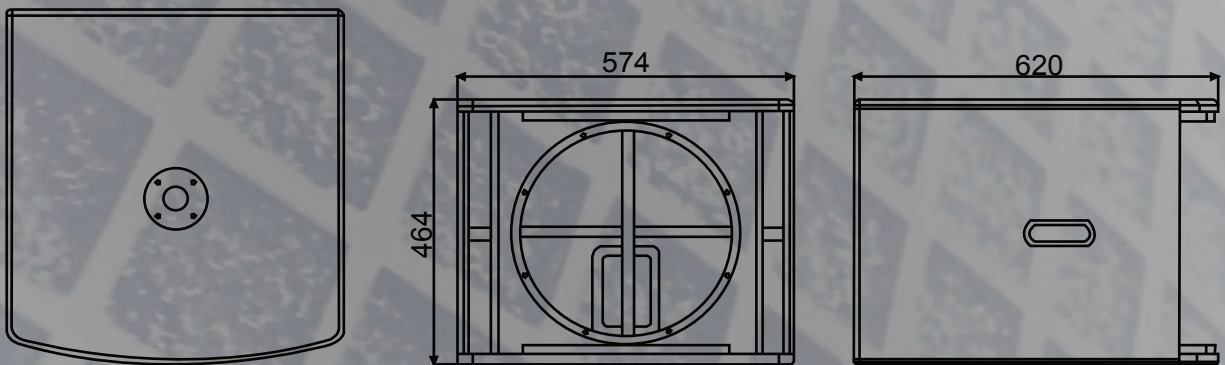

MORE INFORMATION ABOUT BS SERIES SPEAKERS

BS - 12

BS - 15

BS - 18