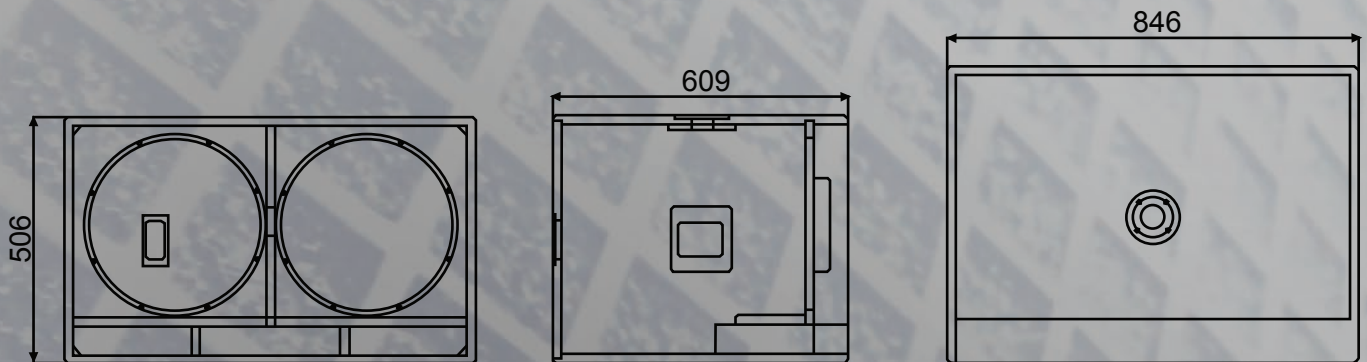

MORE INFORMATION ABOUT BS SERIES SPEAKERS

BS - 215