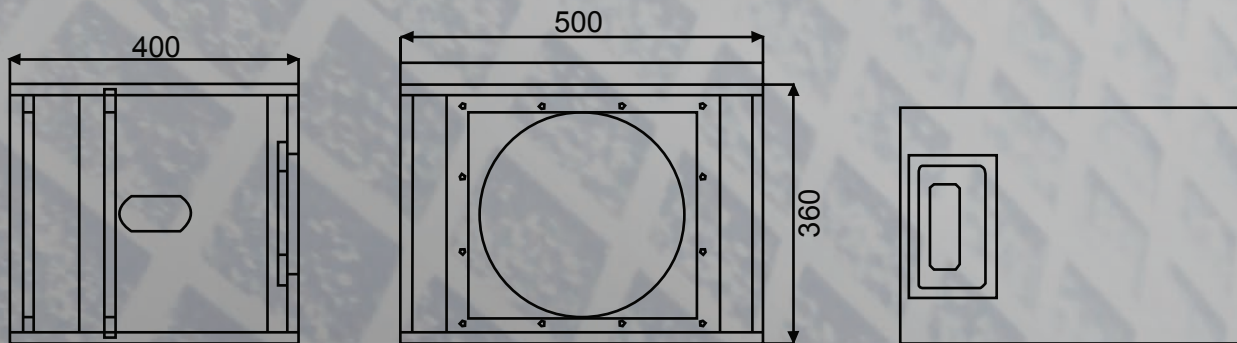

MORE INFORMATION ABOUT BS SERIES SPEAKERS

BS - 12