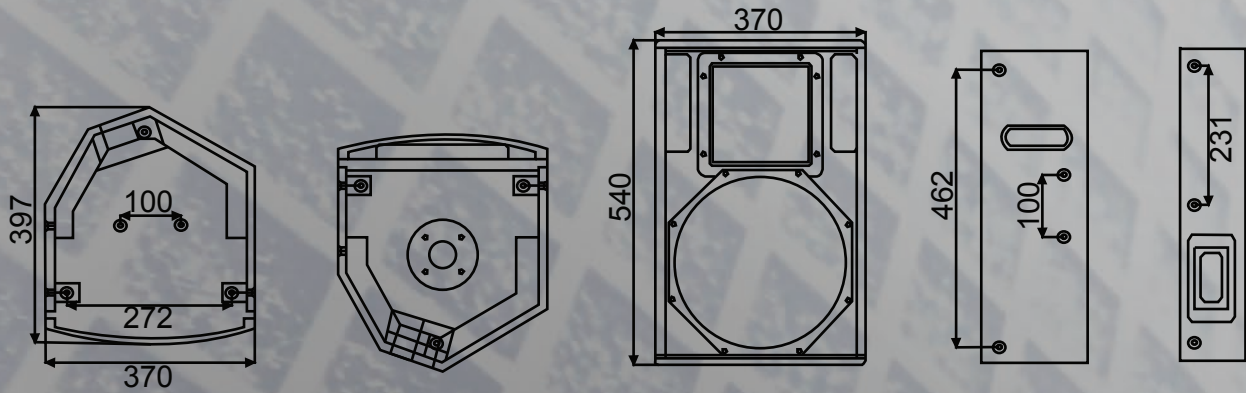

MORE INFORMATION ABOUT EA SERIES SPEAKERS

EA - 12