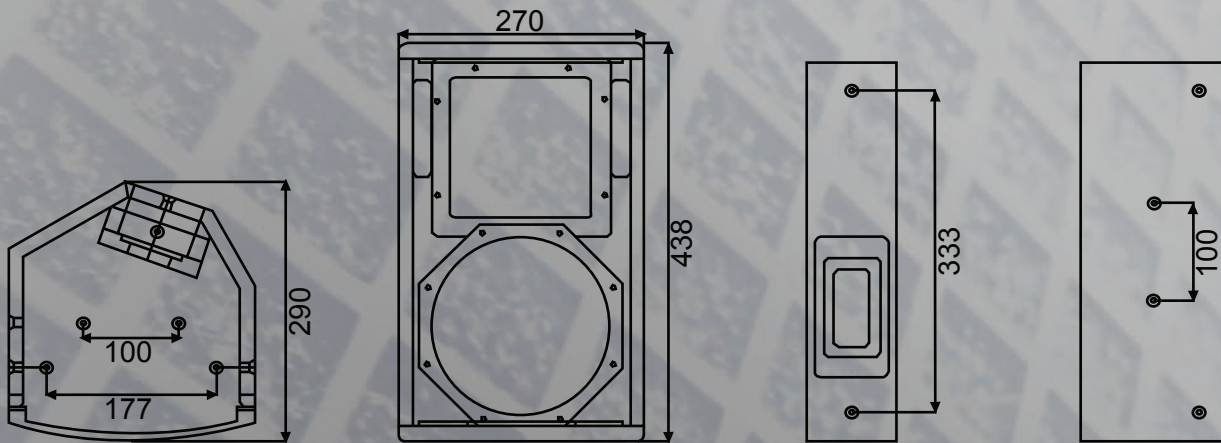

DIVA

ACOUSTIC

EA SERIES SPEAKERS

EA - 8

Height x Width x Depth	438mm (17.24") x 270mm (10.63") x 290mm (11.41")
Weight	12.8kg
Frequency Range	75Hz - 17kHz
Max SPL	109dB
Horizontal coverage angle	70° x 50°
Wedge angle	30° or 60° from vertical
Compression Driver	1" horn throat diameter, 34mm(1.33") voice coil
Woofer	8"neo, 51mm voice coil
Sensitivity (1W/1m)	96dB
Impedance	8Ω
Rated Power	150W
Maximum Power	300W
Cabinet	Birch
Colour	Silver gray, scratch proof coating
Connectors	Neutrik NL4MP

EA - 10

Height x Width x Dept	494mm (19.45") x 320mm (12.6") x 345mm (13.58")
Weight	18kg
Frequency Range	70Hz - 20kHz
Max SPL	122dB
Horizontal coverage angle	70° x 50°
Wedge angle	30° or 60° from vertical
Compression Driver	1" horn throat diameter, 34mm(1.33") voice coil
Woofer	10"neo, 51mm voice coil
Sensitivity (1W/1m)	97dB
Impedance	8Ω
Rated Power	200W
Maximum Power	300W
Cabinet	Birch
Colour	Silver gray, scratch proof coating
Connectors	Neutrik NL4MP

MORE INFORMATION ABOUT EA SERIES SPEAKERS

EA - 8

EA - 10

DIVA

ACOUSTIC

EA SERIES SPEAKERS

EA - 12

Height x Width x Depth	540mm (21.26") x 370mm (12.99") x 397mm (15.63")
Weight	25kg
Frequency Range	45Hz - 18kHz
Max SPL	128dB
Horizontal coverage angle	70° x 50°
Wedge angle	30° or 60° from vertical
Compression Driver	1 " horn throat diameter, 44mm(1.7 ") voice coil
Woofer	12"neo, 65mm voice coil
Sensitivity (1W/1m)	98dB
Impedance	8Ω
Rated Power	350W
Maximum Power	550W
Cabinet	Birch
Colour	Silver gray, scratch proof coating
Connectors	Neutrik NL4MP

EA - 15

Height x Width x Dept	666mm (26.22") x 410mm (15.98") x 440mm (17.32")
Weight	31kg
Frequency Range	40Hz - 18kHz
Max SPL	129dB
Horizontal coverage angle	70° x 50°
Wedge angle	30° or 60° from vertical
Compression Driver	1 " horn throat diameter, 34mm(1.33 ") voice coil
Woofer	15"neo, 65mm voice coil
Sensitivity (1W/1m)	99dB
Impedance	8Ω
Rated Power	400W
Maximum Power	610W
Cabinet	Birch
Colour	Silver gray, scratch proof coating
Connectors	Neutrik NL4MP