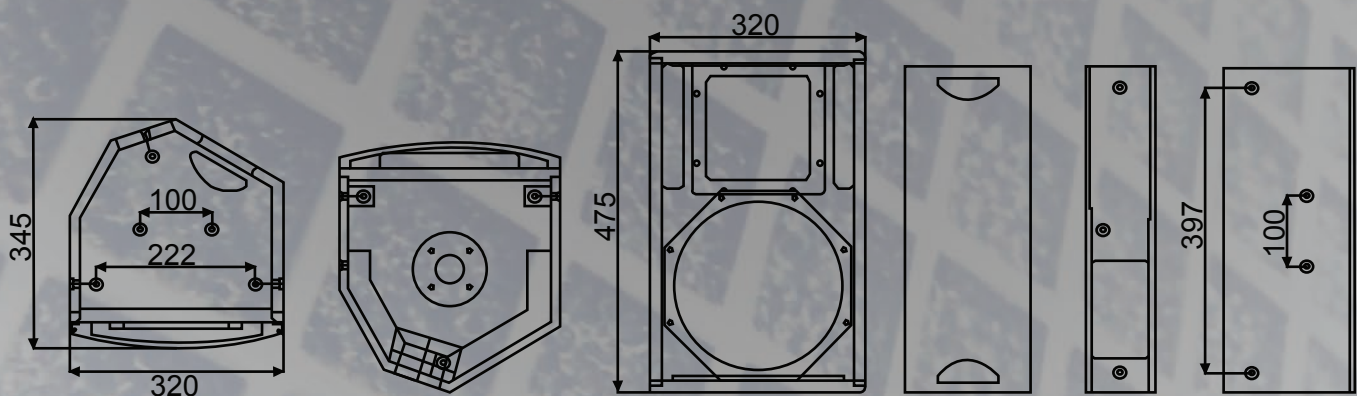

DIVA

ACOUSTIC

EA SERIES SPEAKERS

EA - 8

Height x Width x Depth	438mm (17.24") x 270mm (10.63") x 290mm (11.41")
Weight	12.8kg
Frequency Range	75Hz - 17kHz
Max SPL	109dB
Horizontal coverage angle	70° x 50°
Wedge angle	30° or 60° from vertical
Compression Driver	1" horn throat diameter, 34mm(1.33") voice coil
Woofer	8"neo, 51mm voice coil
Sensitivity (1W/1m)	96dB
Impedance	8Ω
Rated Power	150W
Maximum Power	300W
Cabinet	Birch
Colour	Silver gray, scratch proof coating
Connectors	Neutrik NL4MP

EA - 10

Height x Width x Dept	494mm (19.45") x 320mm (12.6") x 345mm (13.58")
Weight	18kg
Frequency Range	70Hz - 20kHz
Max SPL	122dB
Horizontal coverage angle	70° x 50°
Wedge angle	30° or 60° from vertical
Compression Driver	1" horn throat diameter, 34mm(1.33") voice coil
Woofer	10"neo, 51mm voice coil
Sensitivity (1W/1m)	97dB
Impedance	8Ω
Rated Power	200W
Maximum Power	300W
Cabinet	Birch
Colour	Silver gray, scratch proof coating
Connectors	Neutrik NL4MP

MORE INFORMATION ABOUT EA SERIES SPEAKERS

EA - 8

EA - 10

DIVA

ACOUSTIC

EA SERIES SPEAKERS

EA - 12

Height x Width x Depth	540mm (21.26") x 370mm (12.99") x 397mm (15.63")
Weight	25kg
Frequency Range	45Hz - 18kHz
Max SPL	128dB
Horizontal coverage angle	70° x 50°
Wedge angle	30° or 60° from vertical
Compression Driver	1 " horn throat diameter, 44mm(1.7 ") voice coil
Woofer	12"neo, 65mm voice coil
Sensitivity (1W/1m)	98dB
Impedance	8Ω
Rated Power	350W
Maximum Power	550W
Cabinet	Birch
Colour	Silver gray, scratch proof coating
Connectors	Neutrik NL4MP

EA - 15

Height x Width x Dept	666mm (26.22") x 410mm (15.98") x 440mm (17.32")
Weight	31kg
Frequency Range	40Hz - 18kHz
Max SPL	129dB
Horizontal coverage angle	70° x 50°
Wedge angle	30° or 60° from vertical
Compression Driver	1 " horn throat diameter, 34mm(1.33 ") voice coil
Woofer	15"neo, 65mm voice coil
Sensitivity (1W/1m)	99dB
Impedance	8Ω
Rated Power	400W
Maximum Power	610W
Cabinet	Birch
Colour	Silver gray, scratch proof coating
Connectors	Neutrik NL4MP